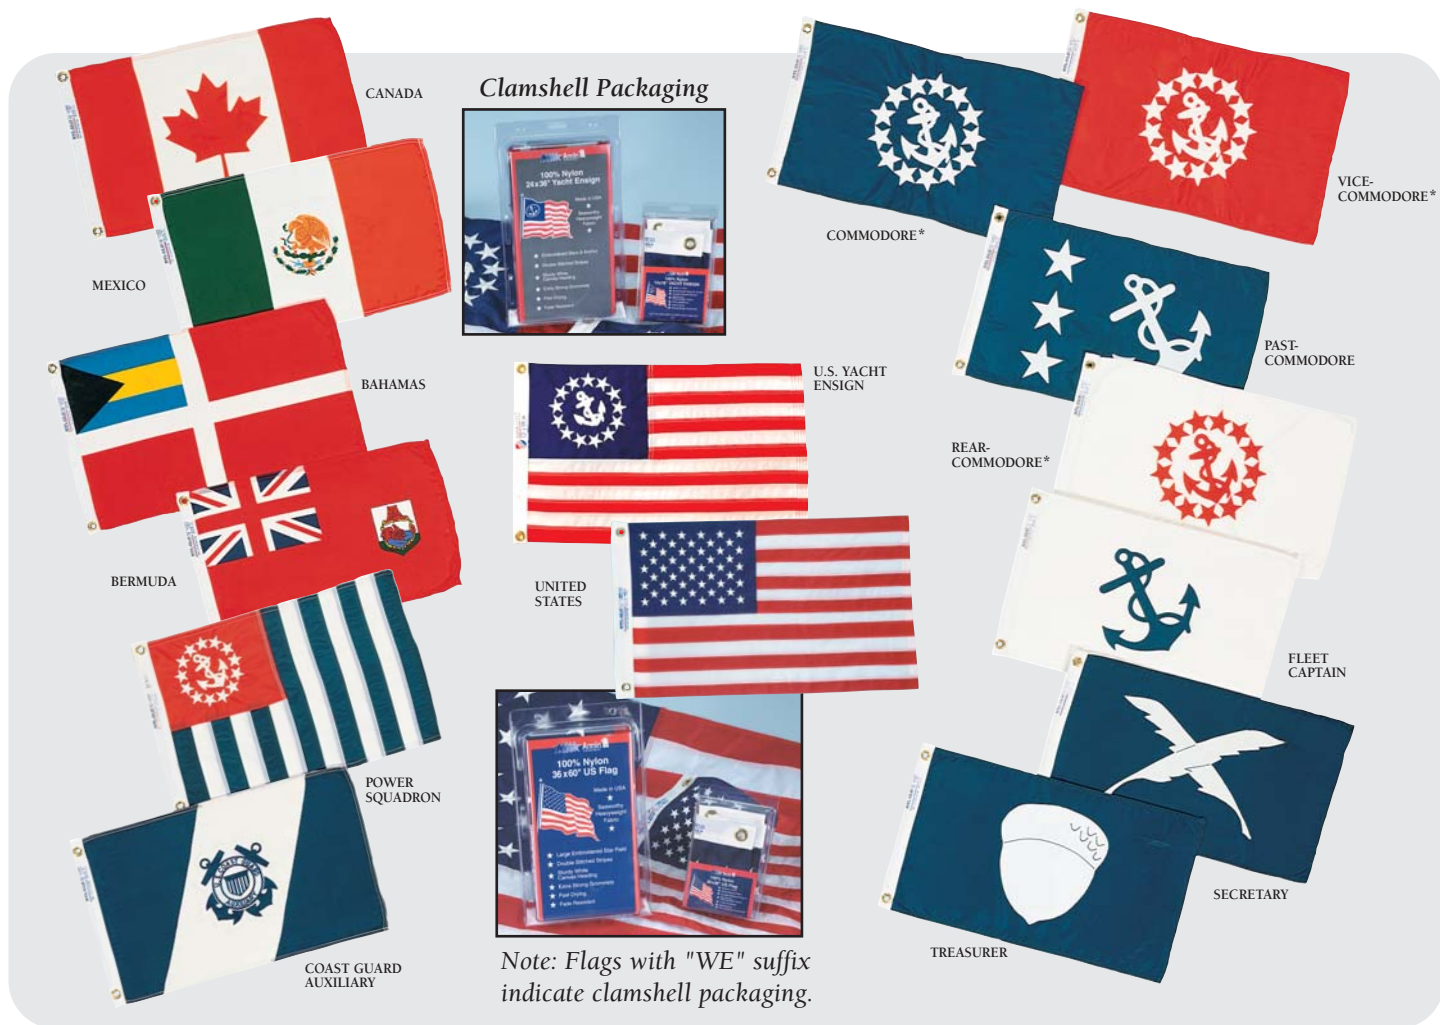

{ MARINE FLAGS }

US FLAGS & SETS
STATE FLAGS
SMALL FLAGS & DESK SETS
MARINE FLAGS
INTERNATIONAL FLAGS
CUSTOM FLAGS
DECORATIONS
HARDWARE & SMALL POLES
IN GROUND POLES

Note: Flags with "WE" suffix indicate clamshell packaging.

UNITED STATES & FOREIGN FLAGS

- 100% Nyl-Glo - Duck Heading and Brass Grommets.

United States (Anco dyed)

Item #	Size
002470	8 x 12"
002480	12 x 18"
002500	16 x 24"
002520	20 x 30"

United States (Embroidered Stars, Sewn Stripes)