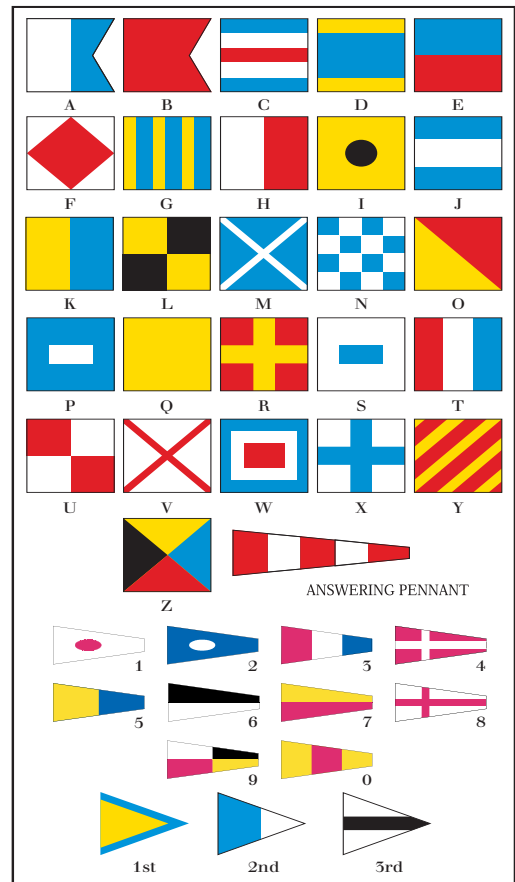

UNITED STATES & FOREIGN FLAGS

- 100% Nyl-Glo - Duck Heading and Brass Grommets.

United States (Anco dyed)

Item #	Size
002470	8 x 12"
002480	12 x 18"
002500	16 x 24"
002520	20 x 30"

United States (Embroidered Stars, Sewn Stripes)

Item #	Nyl-Glo – Per Set
256000	No. 0 –Flags, 1' x 1 1/4'; Pennants, 2/3' x 2'; Substitutes, 2/3' x 1 1/3'
256050	No. 2 –Flags, 1 1/2' x 2'; Pennants, 1 1/3' x 3'; Substitutes, 1' x 2'
256100	No. 3 –Flags, 2' x 2'; Pennants, 1 1/3' x 3'; Substitutes, 1 1/3' x 2 2/3'
256150	No. 7 –Flags, 3' x 3'; Pennants, 2' x 4 1/2'; Substitutes, 2' x 4'
256200	No. 10 –Flags, 4' x 4'; Pennants, 2 2/3' x 6'; Substitutes, 2 2/3' x 4'
256250	**No. 14 –Flags, 4' x 6'; Pennants, 2 2/3' x 9'; Substitutes, 2 2/3' x 5 1/4'

Code signal flag sets are made in Sri Lanka.
**Size No. 14 supplied with snaphooks.

I Love Fishing
252960WE
12x18 in. Nyl-Glo

I Love Sailing
252965WE
12x18 in. Nyl-Glo

International Code of Signals

FISH FLAGS

- 100% Nylon
- Clamshell Packaging
- Canvas Heading
- Use Indoors or Out and Brass Grommets

All are 12x18 in.

Item #	Description
281127WE	Mako Shark
281128WE	Dolphin
281115WE	Tuna
281110WE	Marlin
281112WE	White Marlin
281120WE	Bluefish
281125WE	Striped Bass
281126WE	Shark
281139WE	Wahoo
281135WE	King Mackerel
281136WE	Swordfish
281137WE	Albacore
281138WE	Tarpon
281105WE	Sailfish