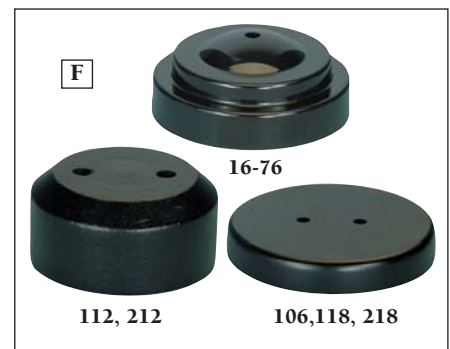

{ MINIATURE FLAGS FOR DESK OR CLASSROOM }

Presidential Set

- 8 X 12 inch Nylon US Flag
- Sewn Stripes and Embroidered Stars
- 24 inch Walnut Finish Staff
- Brass Plated Eagle Ornament
- Golden Yellow Fringe
- Cord and Tassels
- Walnut Finish Base

Item # 267 Complete set

D. Flags of the 50 States Set

Empire Brand flags mounted on black staffs with gilt spearheads.

Item No.	Flag Size	Set of 50 Flags (base extra)	Wooden Base
153500	4x6"		
153700	8x12"		

E. Organization of American States Set

4" x 6" Empire Brand flags mounted on black staffs with gilt spearheads.

Antigua & Barbuda, Argentina, Bahamas, Barbados, Belize, Bolivia, Brazil, Canada, Chile, Colombia, Costa Rica, Cuba, Dominica, Dominican Republic, Ecuador, Grenada, Guatemala, Guyana, Haiti, Honduras, Jamaica, Mexico, Nicaragua, Panama, Paraguay, Peru, El Salvador, St. Kitts, St. Lucia, St. Vincent & The Grenadines, Suriname, Trinidad-Tobago, United States, Uruguay, Venezuela.

217000 Set of 35 Flags (base extra)

701400 O.A.S Set Base

F. Miniature Flag Bases

Designs illustrated are representative of the many bases offered. Styles 106 through 218 are wood, with lustrous ebonized finish. Others listed are glossy, high-impact ebonized plastic.

Item No.	Style No.	Base Dia.	For Flag Size	No. of Flags
700290	16	2 1/2"	4 x 6"	1
700276	26	2 1/2"	4 x 6"	2
700277	36	2 1/2"	4 x 6"	3
700288	46	2 1/2"	4 x 6"	4
700278	56	2 1/2"	4 x 6"	5
700279	66	2 1/2"	4 x 6"	6
700280	76	2 1/2"	4 x 6"	7
700255	106	3 7/8"	4 x 6"	10
700284	112	2 1/8"	8 x 12"	1
700289	212	2 1/2"	8 x 12"	2
700282	118	4"	12 x 18"	1
700256	218	5 7/8"	12 x 18"	2

G. Flags of the UN Member Nations Set

Empire Brand flags 4" x 6" mounted on black staffs with gilt spearheads.

217200 Set of 192 Flags (base extra)

217203 Blue Wooden Base

NOTE: Set price subject to change reflecting changes in UN membership.