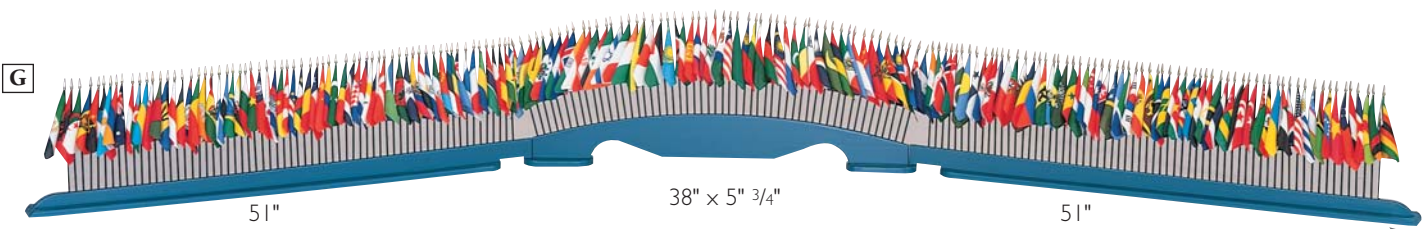

G. Flags of the UN Member Nations Set

Empire Brand flags 4" x 6" mounted on black staffs with gilt spearheads.

217200 Set of 192 Flags (base extra)

217203 Blue Wooden Base

NOTE: Set price subject to change reflecting changes in UN membership.